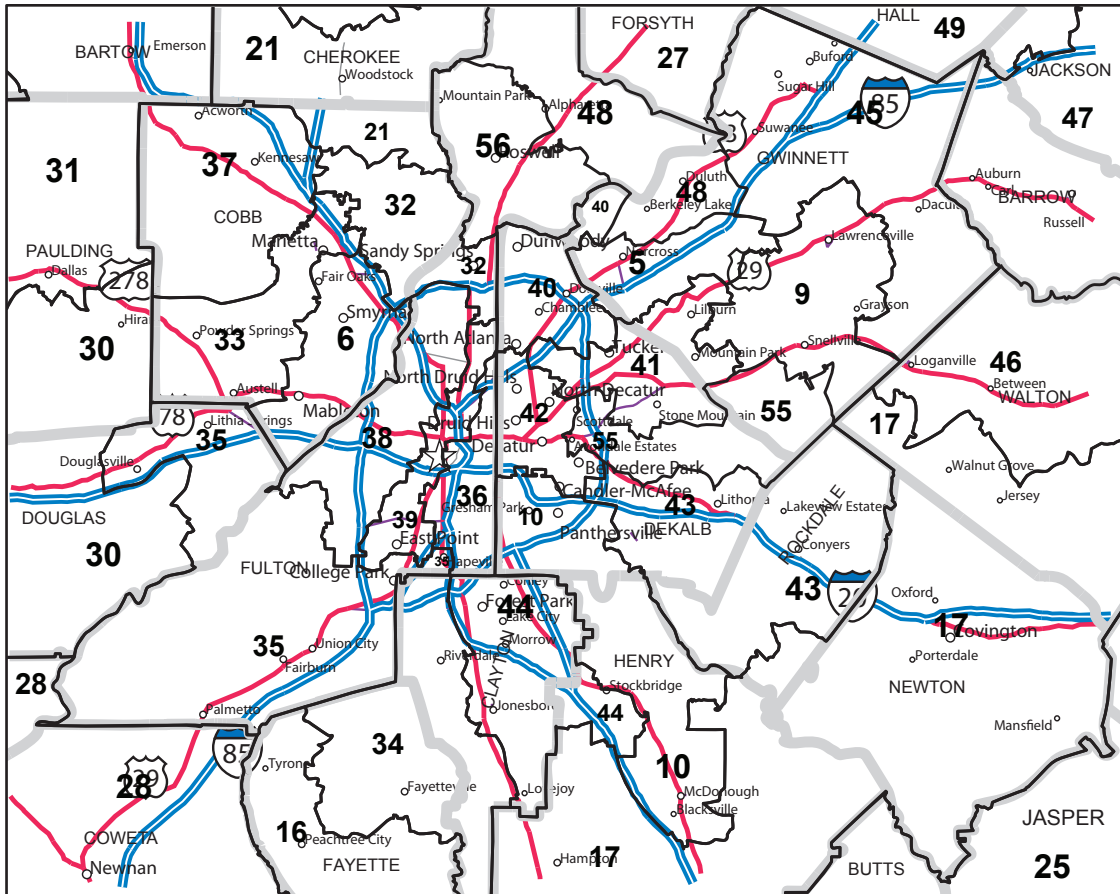

Georgia Senate Districts

Effective 2006 Election

Metro Area Detail Map

— County boundary — Senate district

Carl Vinson Institute of Government

University of Georgia

5/12/06